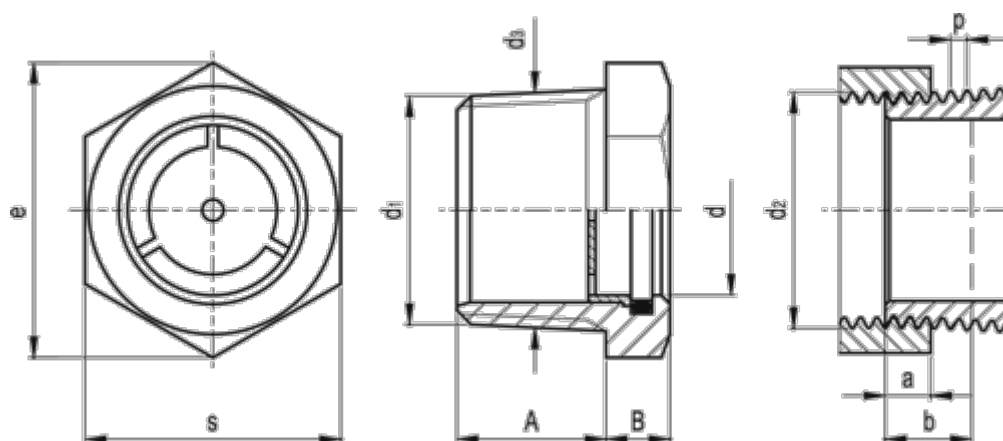

# Data Sheet

Article number: 20678528

Description: E+G  
Oil level indicator GN 743.8-24-R1-A

## Measures

$A = 21$	$e = 40.5$
$a = 10.4$	$p = 2.309$
$b = 16.8$	$s = 35.0$
$B = 9$	
$d = 24$	
$d_1 = R 1$	
$d_2 = Rp 1$	
$d_3 = 33.2$	